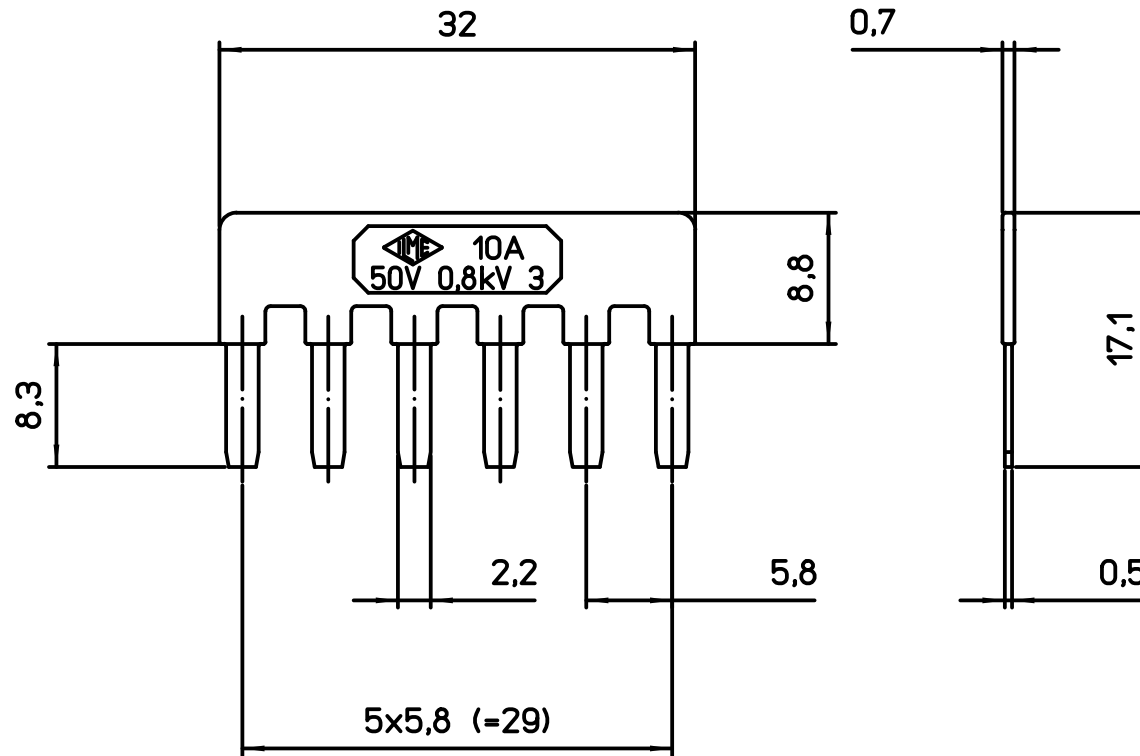

1

2

3

REV	DATA	FIRMA		
 Dimensione in mm		Simplified representation with dimensions without tolerance		
Original Size A4		CR BDSH6G		Scale 2:1
Date 14/11/19		Parallel bridge, 6-pin green colour (for earth)		
Sign. Pitasi B.				